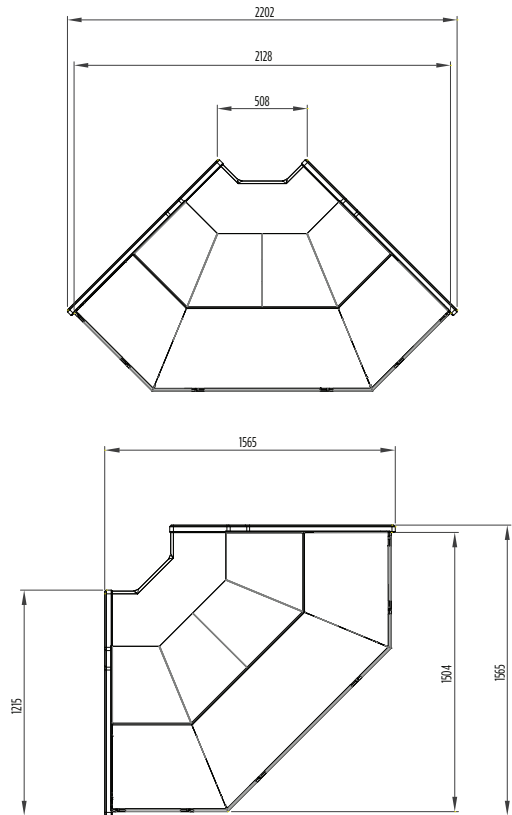

DD0090SG | Square Glass 90° Corner Delicatessen Display

Delicatessen Display

NEW

**DD0090SG
SQUARE GLASS
DELICATESSEN**

CUMULUS
BY BROMIC

DD0090SG | Square Glass 90° Corner Delicatessen Display

Delicatessen Display

SPECIFICATIONS

Part Number	3335614
Total Display Area	1.04m ²
Capacity	320 litres
Temperature Range	0 to +5°C
Max. Ambient Temperature	32°C
Gross Weight	286kg
Refrigerant	R404a
Refrigeration Power	1315W
Plug Supplied	1
Power Supply	10A
Internal Tray Width	815mm
Main Light	LED
Digital Temp. Controller	Yes
Feet and Castors	Yes
Rear Storage	No
Storage Door Types	N/A
Hydraulic Lift-up System	Yes
Colour	Silver
Removable Bays	Yes
Glass Type	Square Glass
Front Lifting Glass	Yes
Assembly Required	Yes
Warranty	1 Year
Warranty Service	Bromic Extra Care

DIMENSIONS

External (mm)	
Width	2202
Depth	1215
Height	1372

CUMULUS
BY BROMIC

All information is correct at the time of publication. BROMIC PTY Ltd reserve the right to alter specifications without notice.