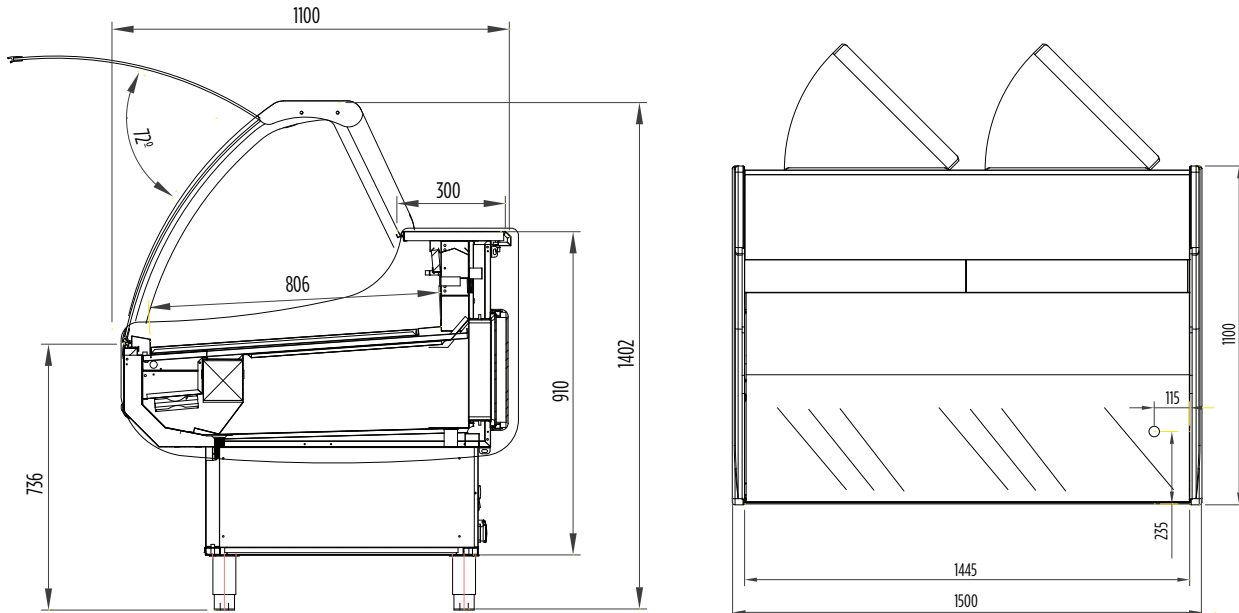

DD0150CG | 1500mm Curved Glass Delicatessen Display

Delicatessen Display

NEW

**DD0150CG
CURVED GLASS
DELICATESSEN**

CUMULUS
BY BROMIC

DD0150CG | 1500mm Curved Glass Delicatessen Display

Delicatessen Display

SPECIFICATIONS

Part Number	3335615
Total Display Area	1.17m ²
Capacity	465 litres
Temperature Range	0 to +5°C
Max. Ambient Temperature	32°C
Gross Weight	187kg
Refrigerant	R404a
Refrigeration Power	1096W
Plug Supplied	1
Power Supply	10A
Internal Tray Width	815mm
Main Light	LED
Digital Temp. Controller	Yes
Feet and Castors	Yes
Rear Storage	Yes
Storage Door Types	2 Rear Hinged
Hydraulic Lift-up System	Yes
Colour	Silver
Removable Bays	Yes
Glass Type	Curved Glass
Front Lifting Glass	Yes
Assembly Required	Yes
Warranty	1 Year
Warranty Service	Bromic Extra Care

DIMENSIONS

External (mm)	
Width	1500
Depth	1100
Height	1402

All information is correct at the time of publication. BROMIC PTY Ltd reserve the right to alter specifications without notice.