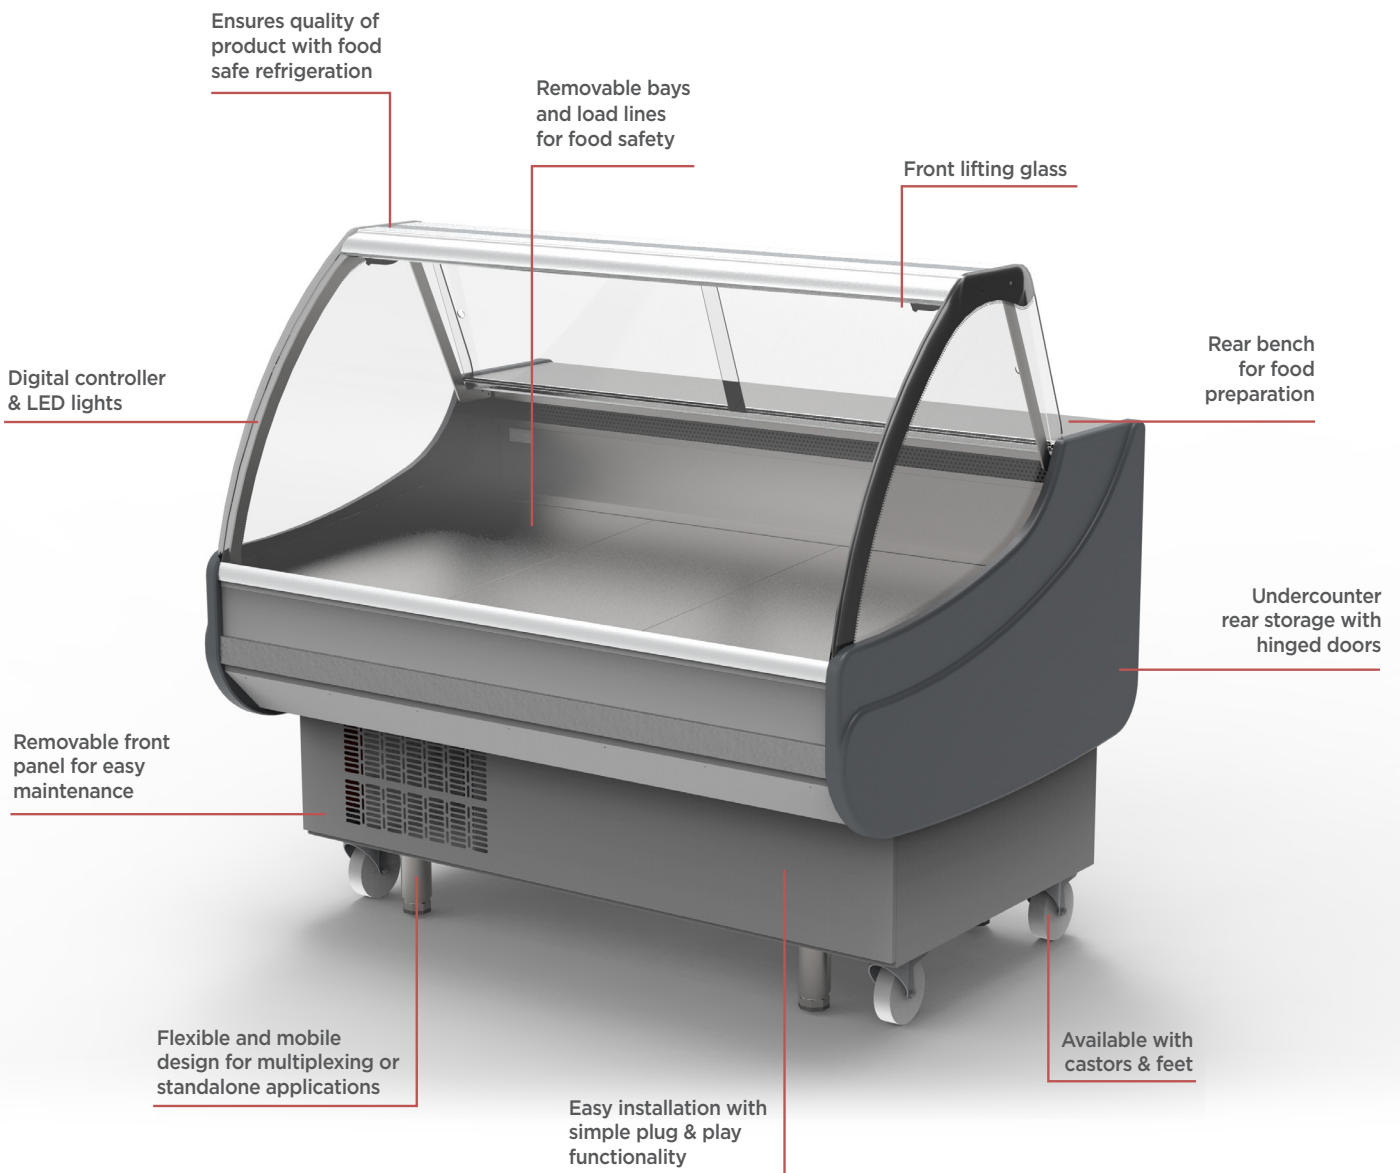

DD0150CG | 1500mm Curved Glass Delicatessen Display

Delicatessen Display

NEW

**DD0150CG
CURVED GLASS
DELICATESSEN**

CUMULUS
BY BROMIC

DD0150CG | 1500mm Curved Glass Delicatessen Display

Delicatessen Display

SPECIFICATIONS

Part Number	3335615
Total Display Area	1.17m ²
Capacity	465 litres
Temperature Range	0 to +5°C
Max. Ambient Temperature	32°C
Gross Weight	187kg
Refrigerant	R404a
Refrigeration Power	1096W
Plug Supplied	1
Power Supply	10A
Internal Tray Width	815mm
Main Light	LED
Digital Temp. Controller	Yes
Feet and Castors	Yes
Rear Storage	Yes
Storage Door Types	2 Rear Hinged
Hydraulic Lift-up System	Yes
Colour	Silver
Removable Bays	Yes
Glass Type	Curved Glass
Front Lifting Glass	Yes
Assembly Required	Yes
Warranty	1 Year
Warranty Service	Bromic Extra Care

DIMENSIONS

External (mm)	
Width	1500
Depth	1100
Height	1402

All information is correct at the time of publication. BROMIC PTY Ltd reserve the right to alter specifications without notice.