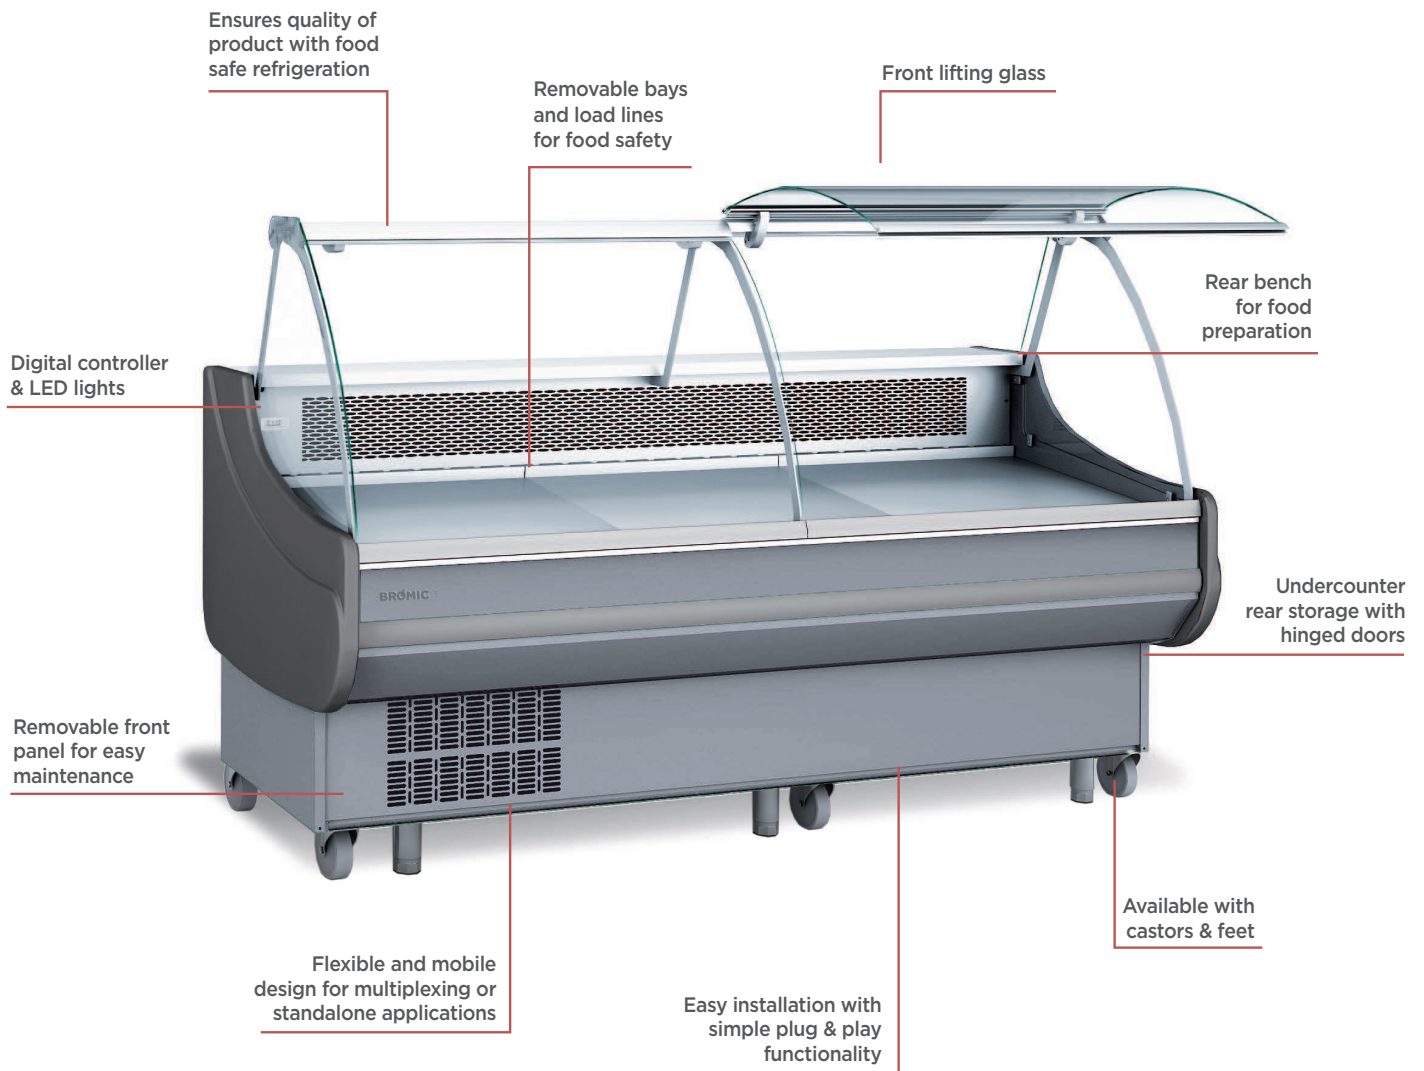

DD0200CG | 2000mm Curved Glass Delicatessen Display

Delicatessen Display

NEW

**DD0200CG
CURVED GLASS
DELICATESSEN**

CUMULUS
BY BROMIC

DD0200CG | 2000mm Curved Glass Delicatessen Display

Delicatessen Display

SPECIFICATIONS

Part Number	3335616
Total Display Area	1.58m ²
Capacity	626 litres
Temperature Range	0 to +5°C
Max. Ambient Temperature	32°C
Gross Weight	210kg
Refrigerant	R404a
Refrigeration Power	1315W
Plug Supplied	1
Power Supply	10A
Internal Tray Width	815mm
Main Light	LED
Digital Temp. Controller	Yes
Feet and Castors	Yes
Rear Storage	Yes
Storage Door Types	3 Rear Hinged
Hydraulic Lift-up System	Yes
Colour	Silver
Removable Bays	Yes
Glass Type	Curved Glass
Front Lifting Glass	Yes
Assembly Required	Yes
Warranty	1 Year
Warranty Service	Bromic Extra Care

DIMENSIONS

External (mm)	
Width	2000
Depth	1100
Height	1402

All information is correct at the time of publication. BROMIC PTY Ltd reserve the right to alter specifications without notice.