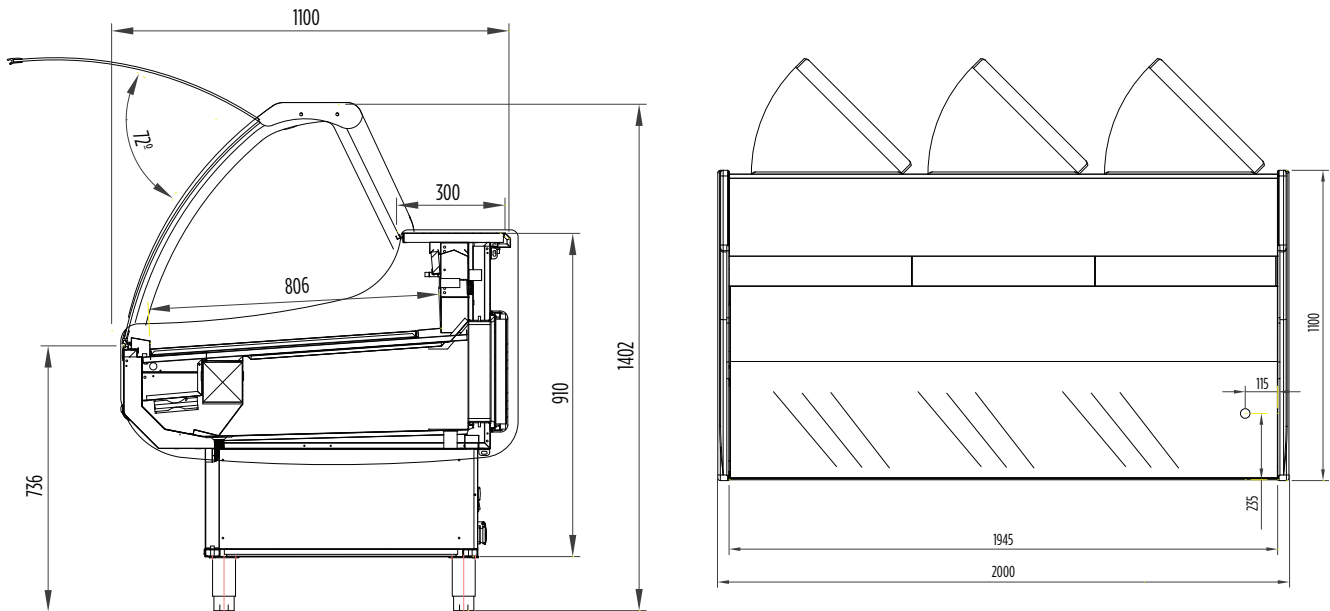

DD0200CG | 2000mm Curved Glass Delicatessen Display

Delicatessen Display

NEW

**DD0200CG
CURVED GLASS
DELICATESSEN**

CUMULUS
BY BROMIC

DD0200CG | 2000mm Curved Glass Delicatessen Display

Delicatessen Display

SPECIFICATIONS

Part Number	3335616
Total Display Area	1.58m ²
Capacity	626 litres
Temperature Range	0 to +5°C
Max. Ambient Temperature	32°C
Gross Weight	210kg
Refrigerant	R404a
Refrigeration Power	1315W
Plug Supplied	1
Power Supply	10A
Internal Tray Width	815mm
Main Light	LED
Digital Temp. Controller	Yes
Feet and Castors	Yes
Rear Storage	Yes
Storage Door Types	3 Rear Hinged
Hydraulic Lift-up System	Yes
Colour	Silver
Removable Bays	Yes
Glass Type	Curved Glass
Front Lifting Glass	Yes
Assembly Required	Yes
Warranty	1 Year
Warranty Service	Bromic Extra Care

DIMENSIONS

External (mm)	
Width	2000
Depth	1100
Height	1402

All information is correct at the time of publication. BROMIC PTY Ltd reserve the right to alter specifications without notice.