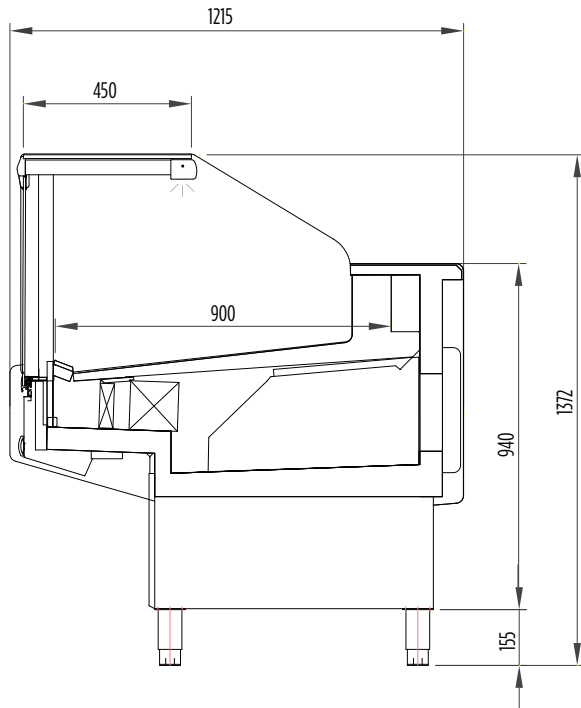

## DD0200SG | 2000mm Square Glass Delicatessen Display

Delicatessen Display

**NEW**

**DD0200SG  
SQUARE GLASS  
DELICATESSEN**

**CUMULUS**  
BY BROMIC

## DD0200SG | 2000mm Square Glass Delicatessen Display

#### SPECIFICATIONS

Part Number	3335610
Total Display Area	1.88m <sup>2</sup>
Capacity	675 litres
Temperature Range	0 to +5°C
Max. Ambient Temperature	32°C
Gross Weight	235kg
Refrigerant	R404a
Refrigeration Power	1497W
Plug Supplied	1
Power Supply	10A
Internal Tray Width	815mm
Main Light	LED
Digital Temp. Controller	Yes
Feet and Castors	Yes
Rear Storage	Yes
Storage Door Types	3 Rear Hinged
Hydraulic Lift-up System	Yes
Colour	Silver
Removable Bays	Yes
Glass Type	Square Glass
Front Lifting Glass	Yes
Assembly Required	Yes
Warranty	1 Year
Warranty Service	Bromic Extra Care

#### DIMENSIONS

External (mm)	
Width	2000
Depth	1215
Height	1372

All information is correct at the time of publication. BROMIC PTY Ltd reserve the right to alter specifications without notice.