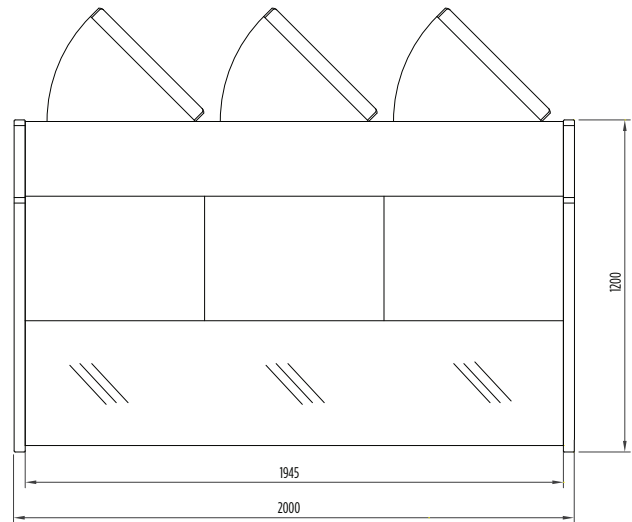

## DD0200SG | 2000mm Square Glass Delicatessen Display

Delicatessen Display

**NEW**

**DD0200SG  
SQUARE GLASS  
DELICATESSEN**

**CUMULUS**  
BY BROMIC

## DD0200SG | 2000mm Square Glass Delicatessen Display

#### SPECIFICATIONS

Part Number	3335610
Total Display Area	1.88m <sup>2</sup>
Capacity	675 litres
Temperature Range	0 to +5°C
Max. Ambient Temperature	32°C
Gross Weight	235kg
Refrigerant	R404a
Refrigeration Power	1497W
Plug Supplied	1
Power Supply	10A
Internal Tray Width	815mm
Main Light	LED
Digital Temp. Controller	Yes
Feet and Castors	Yes
Rear Storage	Yes
Storage Door Types	3 Rear Hinged
Hydraulic Lift-up System	Yes
Colour	Silver
Removable Bays	Yes
Glass Type	Square Glass
Front Lifting Glass	Yes
Assembly Required	Yes
Warranty	1 Year
Warranty Service	Bromic Extra Care

#### DIMENSIONS

External (mm)	
Width	2000
Depth	1215
Height	1372

All information is correct at the time of publication. BROMIC PTY Ltd reserve the right to alter specifications without notice.