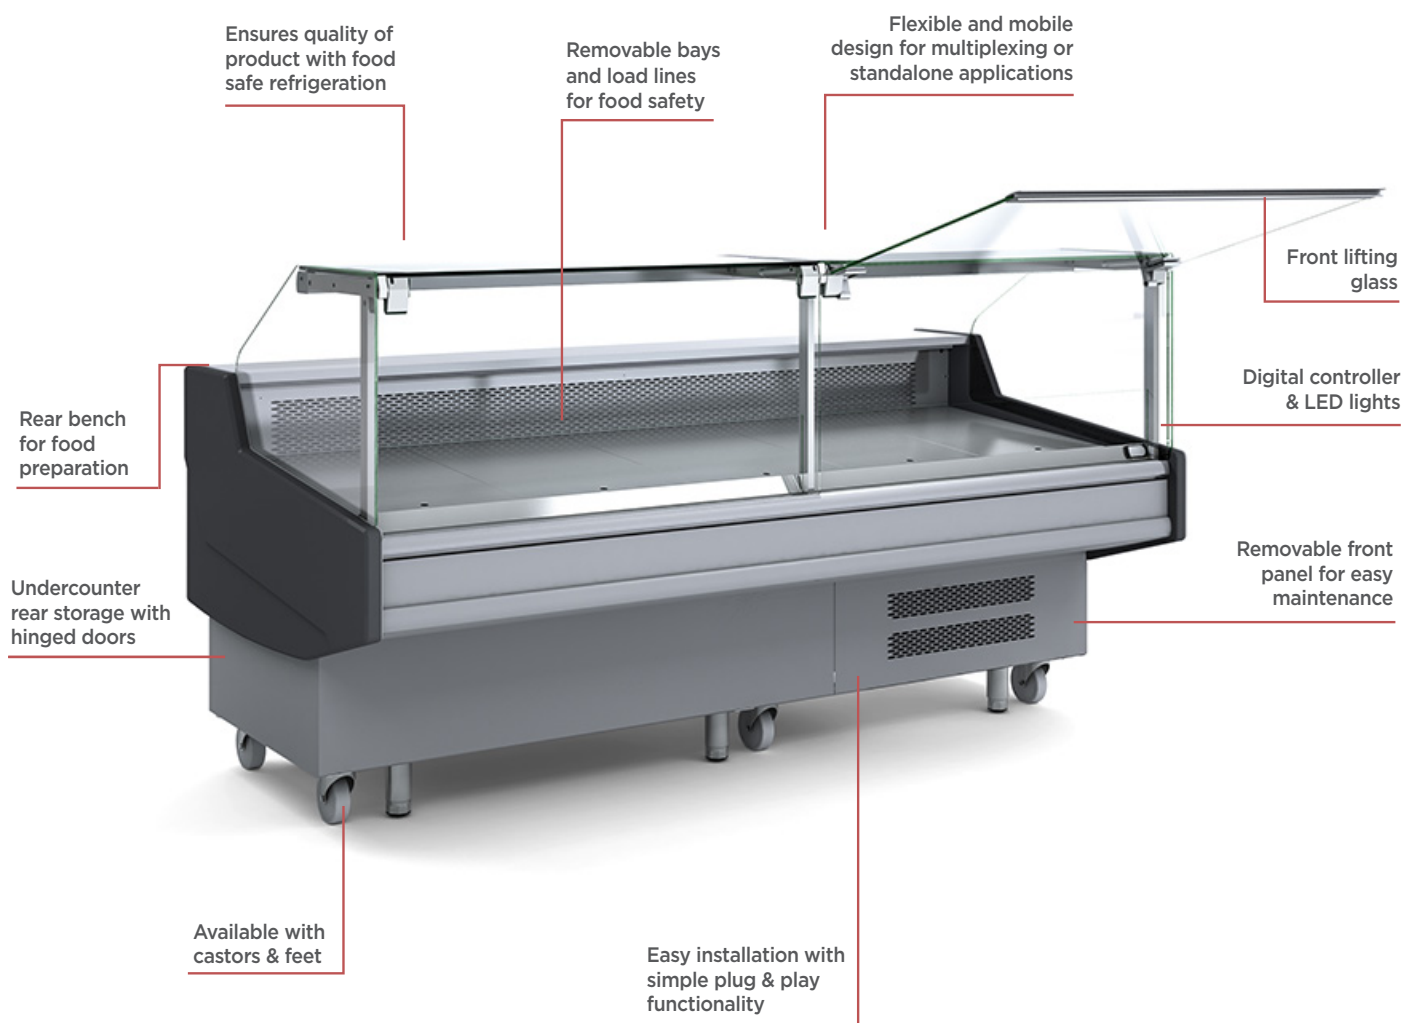

## DD0200SG | 2000mm Square Glass Delicatessen Display

Delicatessen Display

**NEW**

**DD0200SG  
SQUARE GLASS  
DELICATESSEN**

**CUMULUS**  
BY BROMIC

## DD0200SG | 2000mm Square Glass Delicatessen Display

#### SPECIFICATIONS

Part Number	3335610
Total Display Area	1.88m <sup>2</sup>
Capacity	675 litres
Temperature Range	0 to +5°C
Max. Ambient Temperature	32°C
Gross Weight	235kg
Refrigerant	R404a
Refrigeration Power	1497W
Plug Supplied	1
Power Supply	10A
Internal Tray Width	815mm
Main Light	LED
Digital Temp. Controller	Yes
Feet and Castors	Yes
Rear Storage	Yes
Storage Door Types	3 Rear Hinged
Hydraulic Lift-up System	Yes
Colour	Silver
Removable Bays	Yes
Glass Type	Square Glass
Front Lifting Glass	Yes
Assembly Required	Yes
Warranty	1 Year
Warranty Service	Bromic Extra Care

#### DIMENSIONS

External (mm)	
Width	2000
Depth	1215
Height	1372

All information is correct at the time of publication. BROMIC PTY Ltd reserve the right to alter specifications without notice.