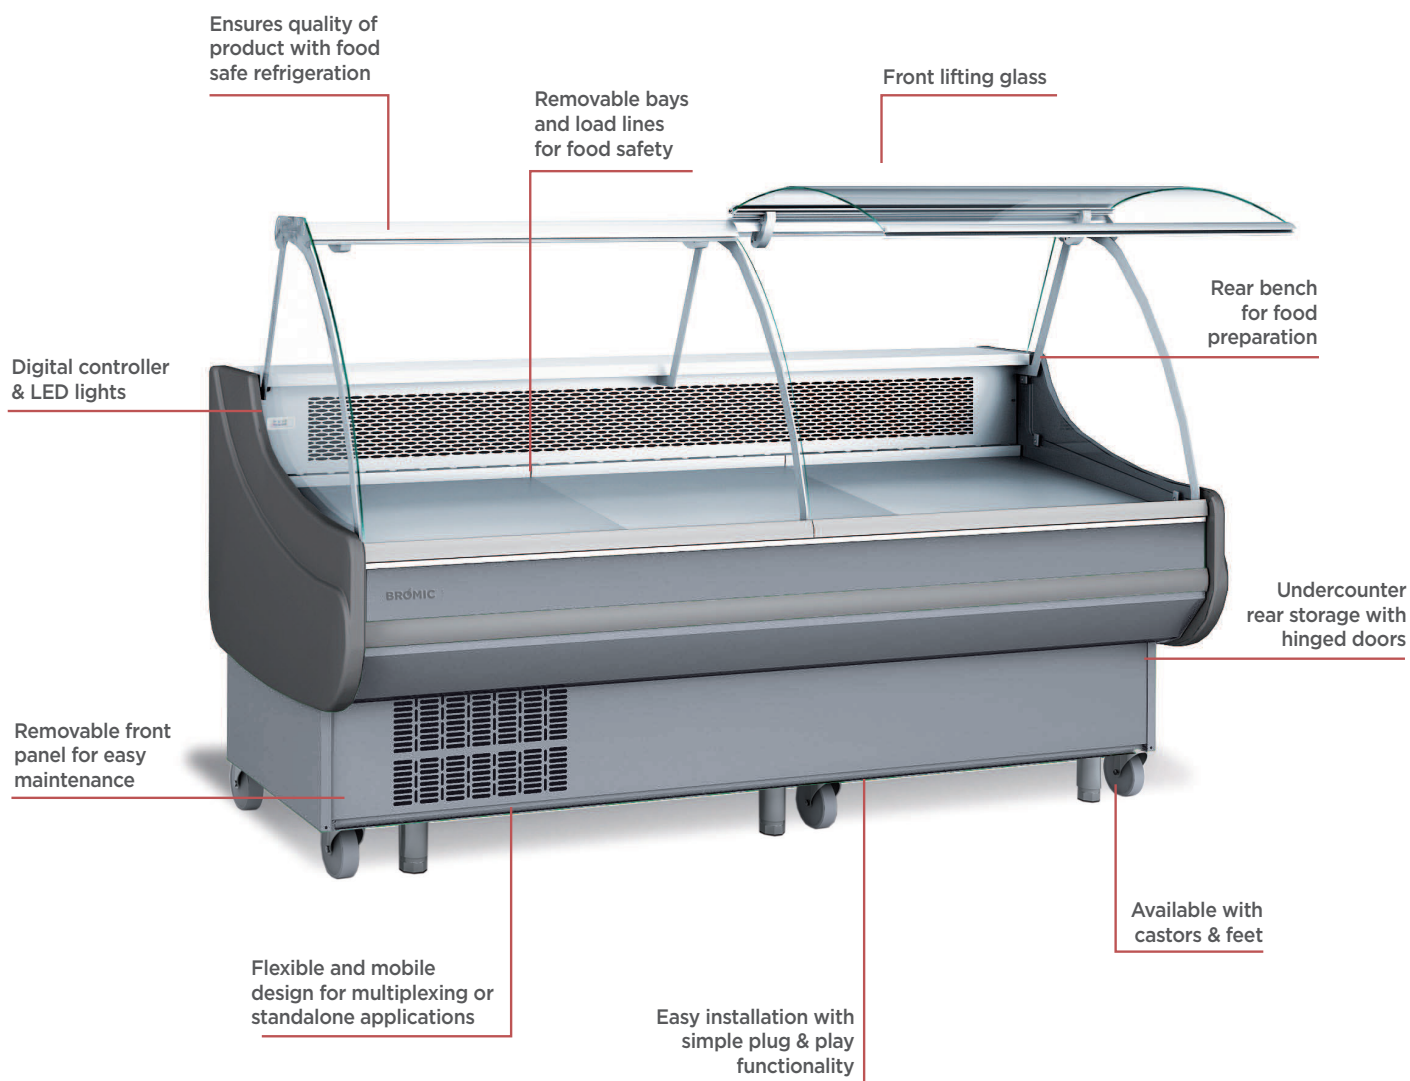

DD0250CG | 2500mm Curved Glass Delicatessen Display

Delicatessen Display

NEW

**DD0250CG
CURVED GLASS
DELICATESSEN**

CUMULUS
BY BROMIC

DD0250CG | 2500mm Curved Glass Delicatessen Display

Delicatessen Display

SPECIFICATIONS

Part Number	3335617
Total Display Area	1.99m ²
Capacity	787 litres
Temperature Range	0 to +5°C
Max. Ambient Temperature	32°C
Gross Weight	241kg
Refrigerant	R404a
Refrigeration Power	1497W
Plug Supplied	2
Power Supply	10A
Internal Tray Width	815mm
Main Light	LED
Digital Temp. Controller	Yes
Feet and Castors	Yes
Rear Storage	Yes
Storage Door Types	4 Rear Hinged
Hydraulic Lift-up System	Yes
Colour	Silver
Removable Bays	Yes
Glass Type	Curved Glass
Front Lifting Glass	Yes
Assembly Required	Yes
Warranty	1 Year
Warranty Service	Bromic Extra Care

DIMENSIONS

	External (mm)
Width	2500
Depth	1100
Height	1402

All information is correct at the time of publication. BROMIC PTY Ltd reserve the right to alter specifications without notice.