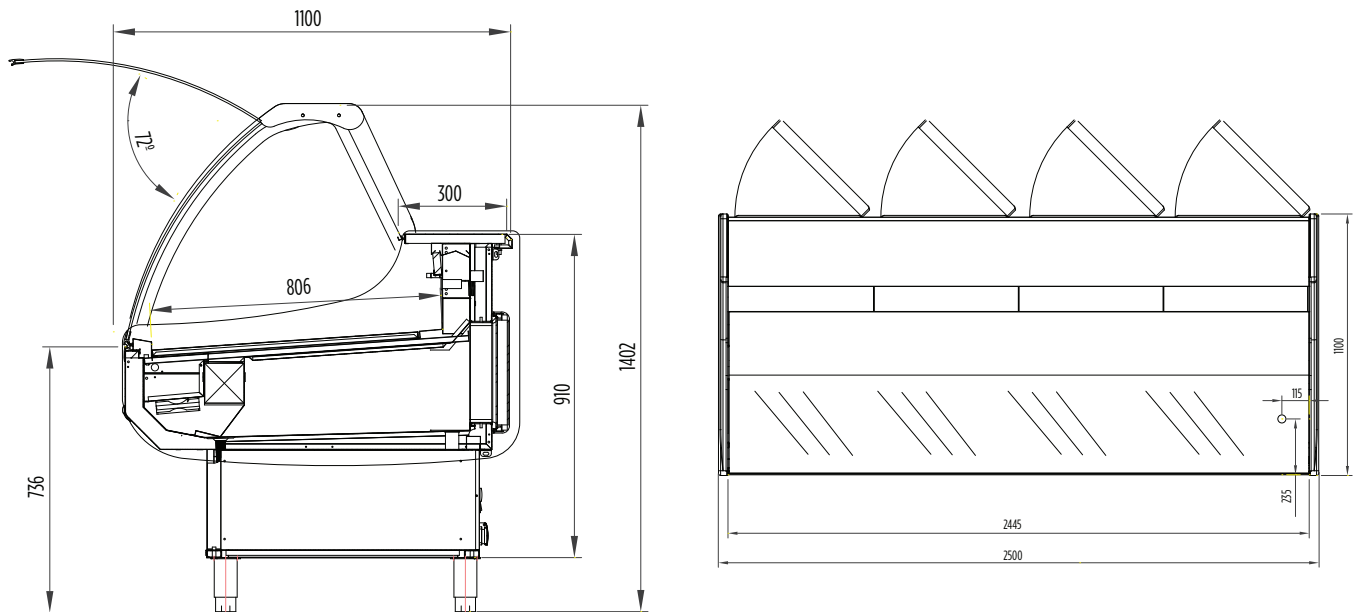

DD0250CG | 2500mm Curved Glass Delicatessen Display

Delicatessen Display

NEW

**DD0250CG
CURVED GLASS
DELICATESSEN**

CUMULUS
BY BROMIC

DD0250CG | 2500mm Curved Glass Delicatessen Display

Delicatessen Display

SPECIFICATIONS

Part Number	3335617
Total Display Area	1.99m ²
Capacity	787 litres
Temperature Range	0 to +5°C
Max. Ambient Temperature	32°C
Gross Weight	241kg
Refrigerant	R404a
Refrigeration Power	1497W
Plug Supplied	2
Power Supply	10A
Internal Tray Width	815mm
Main Light	LED
Digital Temp. Controller	Yes
Feet and Castors	Yes
Rear Storage	Yes
Storage Door Types	4 Rear Hinged
Hydraulic Lift-up System	Yes
Colour	Silver
Removable Bays	Yes
Glass Type	Curved Glass
Front Lifting Glass	Yes
Assembly Required	Yes
Warranty	1 Year
Warranty Service	Bromic Extra Care

DIMENSIONS

	External (mm)
Width	2500
Depth	1100
Height	1402

All information is correct at the time of publication. BROMIC PTY Ltd reserve the right to alter specifications without notice.