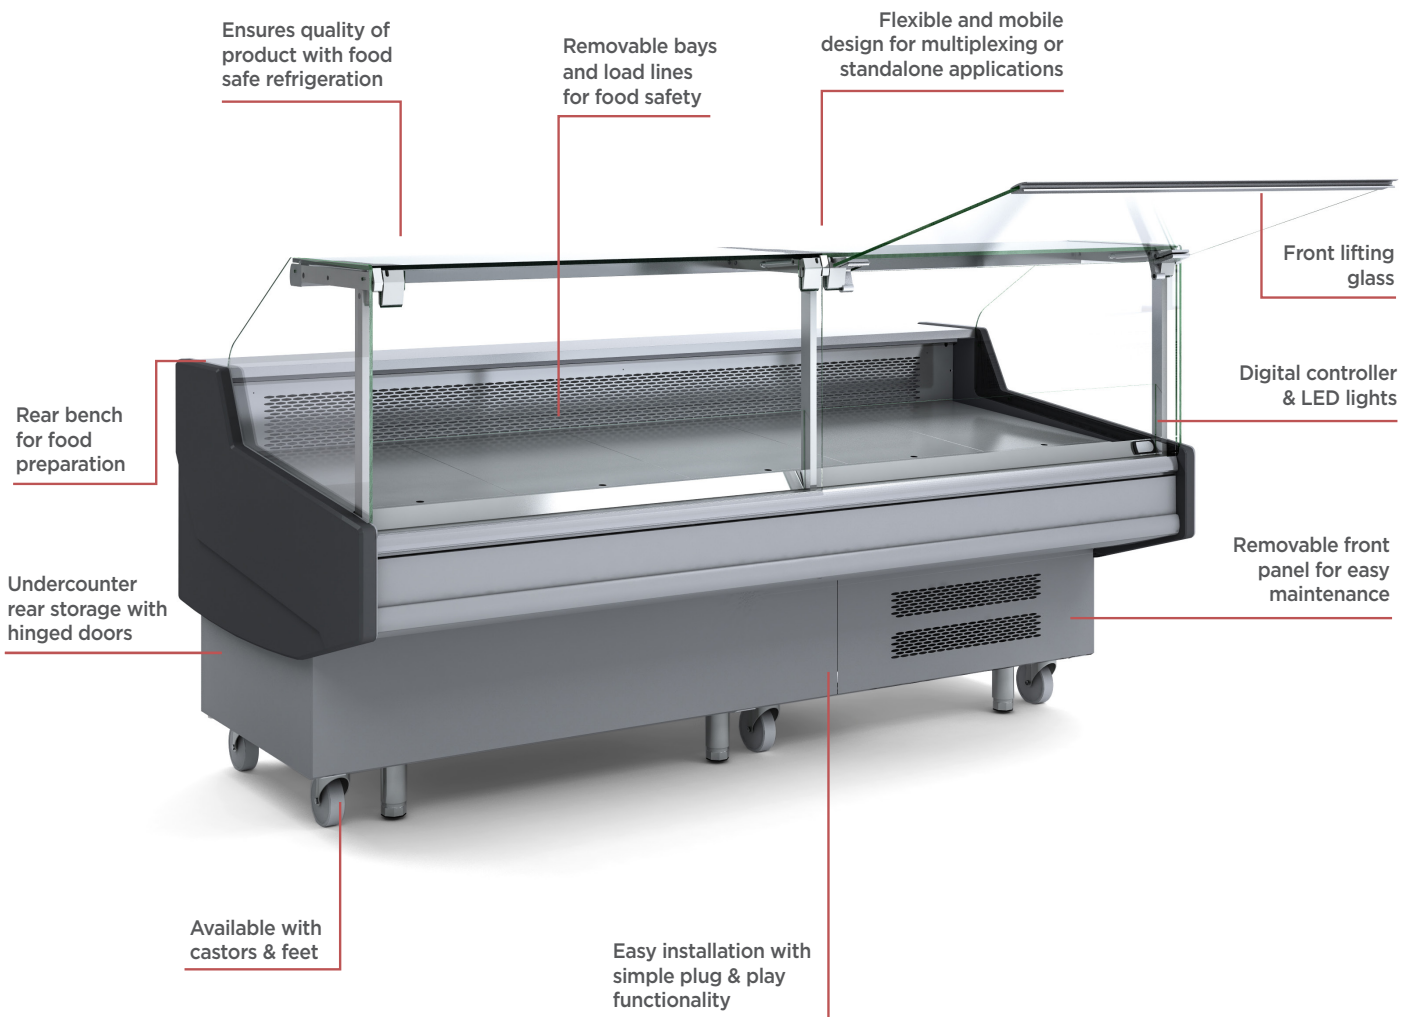

DD0250SG | 2500mm Square Glass Delicatessen Display

Delicatessen Display

NEW

**DD0250SG
SQUARE GLASS
DELICATESSEN**

CUMULUS
BY BROMIC

DD0250SG | 2500mm Square Glass Delicatessen Display

Delicatessen Display

SPECIFICATIONS

Part Number	3335612
Total Display Area	2.34m ²
Capacity	850 litres
Temperature Range	0 to +5°C
Max. Ambient Temperature	32°C
Gross Weight	270kg
Refrigerant	R404a
Refrigeration Power	2617W
Plug Supplied	2
Power Supply	10A
Internal Tray Width	815mm
Main Light	LED
Digital Temp. Controller	Yes
Feet and Castors	Yes
Rear Storage	Yes
Storage Door Types	4 Rear Hinged
Hydraulic Lift-up System	Yes
Colour	Silver
Removable Bays	Yes
Glass Type	Square Glass
Front Lifting Glass	Yes
Assembly Required	Yes
Warranty	1 Year
Warranty Service	Bromic Extra Care

DIMENSIONS

External (mm)	
Width	2500
Depth	1215
Height	1372

All information is correct at the time of publication. BROMIC PTY Ltd reserve the right to alter specifications without notice.