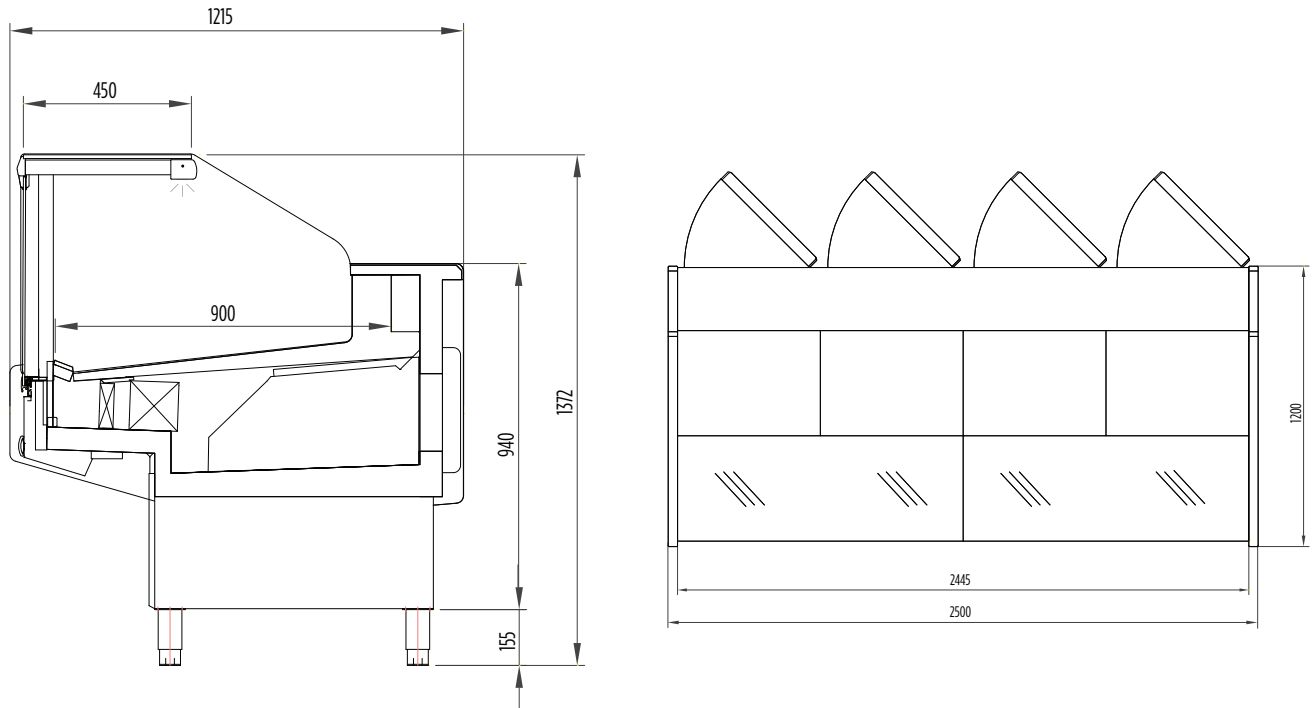

DD0250SG | 2500mm Square Glass Delicatessen Display

Delicatessen Display

NEW

**DD0250SG
SQUARE GLASS
DELICATESSEN**

CUMULUS
BY BROMIC

DD0250SG | 2500mm Square Glass Delicatessen Display

Delicatessen Display

SPECIFICATIONS

Part Number	3335612
Total Display Area	2.34m ²
Capacity	850 litres
Temperature Range	0 to +5°C
Max. Ambient Temperature	32°C
Gross Weight	270kg
Refrigerant	R404a
Refrigeration Power	2617W
Plug Supplied	2
Power Supply	10A
Internal Tray Width	815mm
Main Light	LED
Digital Temp. Controller	Yes
Feet and Castors	Yes
Rear Storage	Yes
Storage Door Types	4 Rear Hinged
Hydraulic Lift-up System	Yes
Colour	Silver
Removable Bays	Yes
Glass Type	Square Glass
Front Lifting Glass	Yes
Assembly Required	Yes
Warranty	1 Year
Warranty Service	Bromic Extra Care

DIMENSIONS

External (mm)	
Width	2500
Depth	1215
Height	1372

All information is correct at the time of publication. BROMIC PTY Ltd reserve the right to alter specifications without notice.