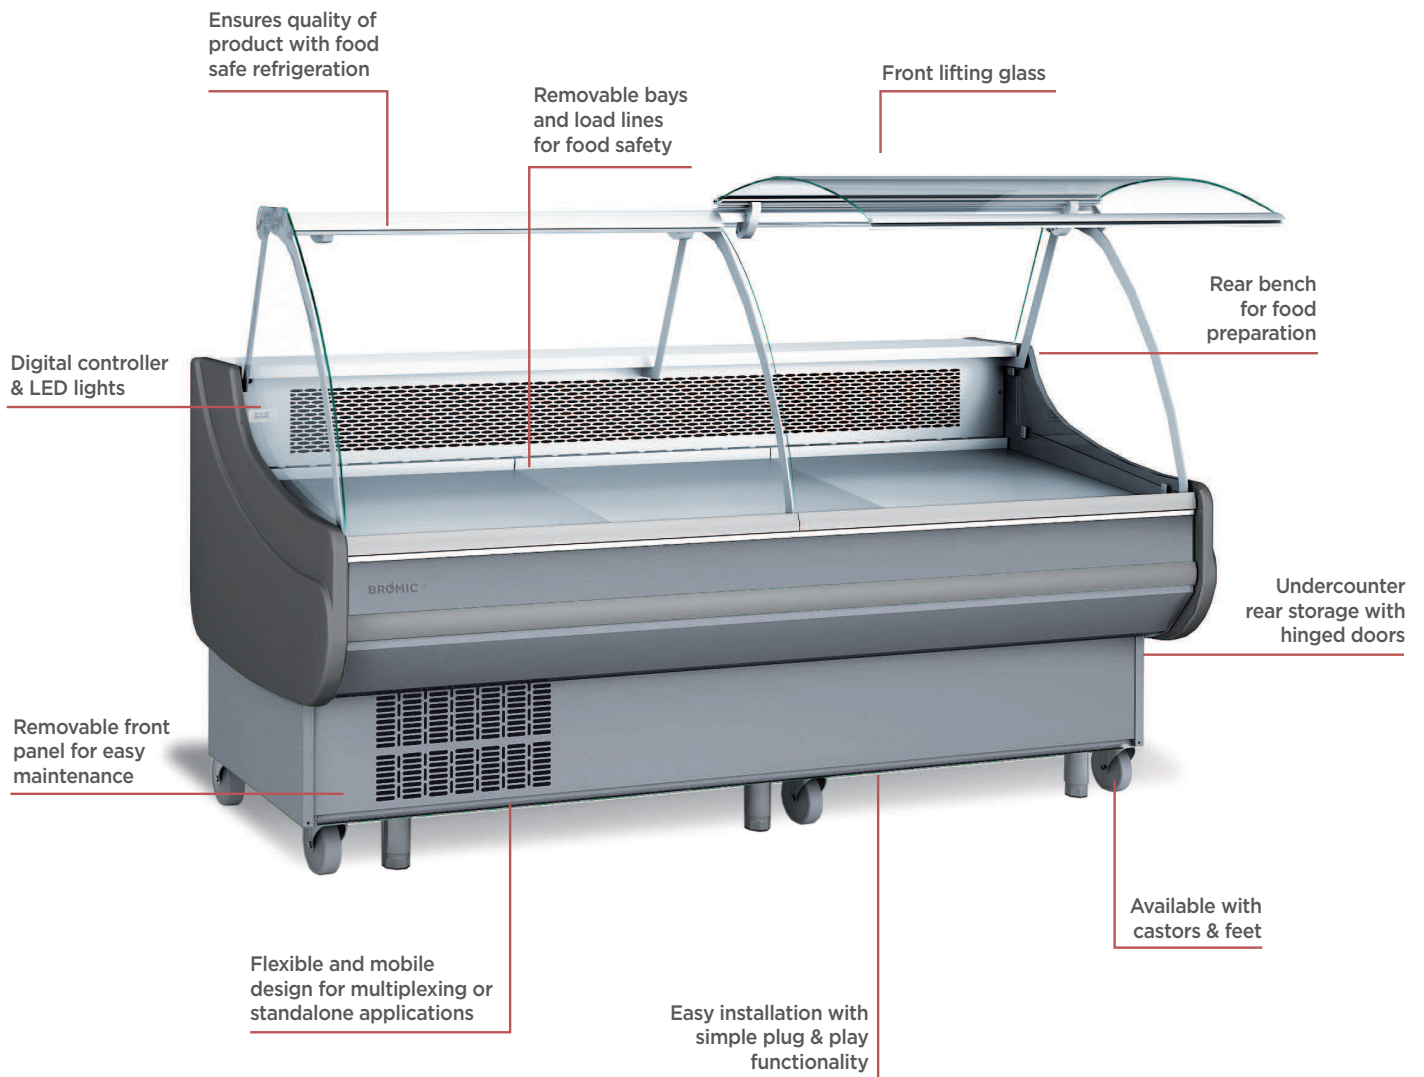

## DD0300CG | 3000mm Curved Glass Delicatessen Display

Delicatessen Display

**NEW**

**DD0300CG  
CURVED GLASS  
DELICATESSEN**

**CUMULUS**  
BY BROMIC

## DD0300CG | 3000mm Curved Glass Delicatessen Display

### Delicatessen Display

#### SPECIFICATIONS

Part Number	3335618
Total Display Area	2.37m <sup>2</sup>
Capacity	938 litres
Temperature Range	0 to +5°C
Max. Ambient Temperature	32°C
Gross Weight	333kg
Refrigerant	R404a
Refrigeration Power	1497W
Plug Supplied	2
Power Supply	10A
Internal Tray Width	815mm
Main Light	LED
Digital Temp. Controller	Yes
Feet and Castors	Yes
Rear Storage	Yes
Storage Door Types	4 Rear Hinged
Hydraulic Lift-up System	Yes
Colour	Silver
Removable Bays	Yes
Glass Type	Curved Glass
Front Lifting Glass	Yes
Assembly Required	Yes
Warranty	1 Year
Warranty Service	Bromic Extra Care