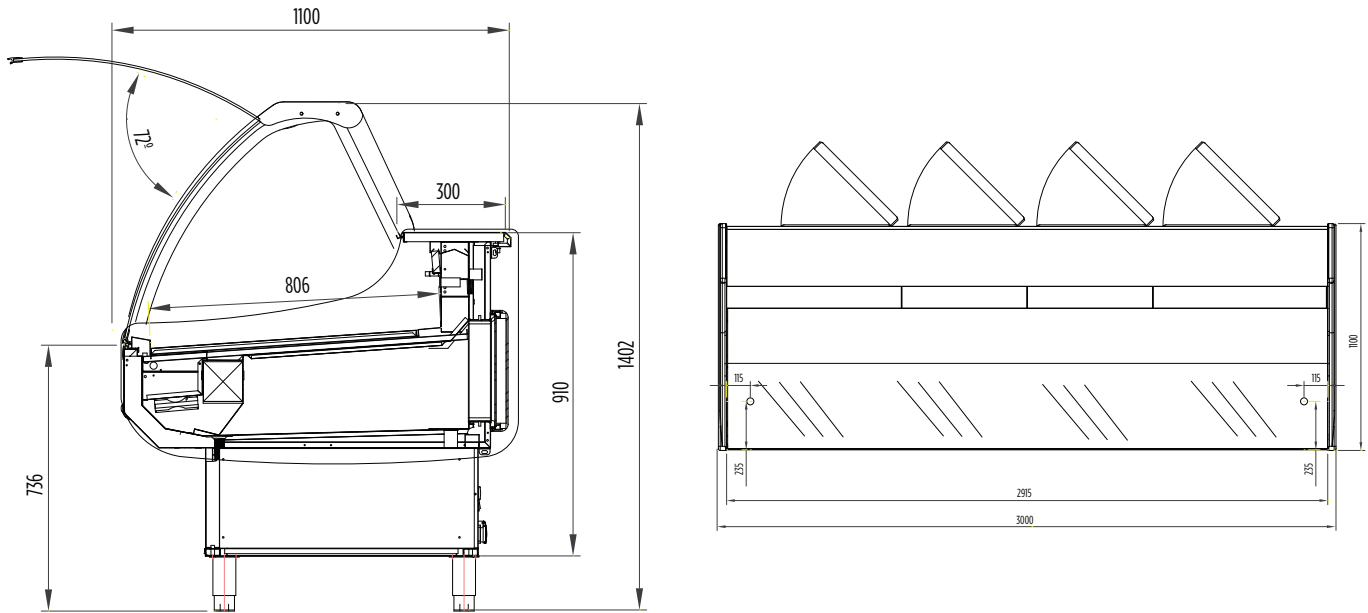

## DD0300CG | 3000mm Curved Glass Delicatessen Display

Delicatessen Display

**NEW**

**DD0300CG  
CURVED GLASS  
DELICATESSEN**

**CUMULUS**  
BY BROMIC

## DD0300CG | 3000mm Curved Glass Delicatessen Display

#### SPECIFICATIONS

Part Number	3335618
Total Display Area	2.37m <sup>2</sup>
Capacity	938 litres
Temperature Range	0 to +5°C
Max. Ambient Temperature	32°C
Gross Weight	333kg
Refrigerant	R404a
Refrigeration Power	1497W
Plug Supplied	2
Power Supply	10A
Internal Tray Width	815mm
Main Light	LED
Digital Temp. Controller	Yes
Feet and Castors	Yes
Rear Storage	Yes
Storage Door Types	4 Rear Hinged
Hydraulic Lift-up System	Yes
Colour	Silver
Removable Bays	Yes
Glass Type	Curved Glass
Front Lifting Glass	Yes
Assembly Required	Yes
Warranty	1 Year
Warranty Service	Bromic Extra Care

#### DIMENSIONS

External (mm)	
Width	3000
Depth	1100
Height	1402

All information is correct at the time of publication. BROMIC PTY Ltd reserve the right to alter specifications without notice.