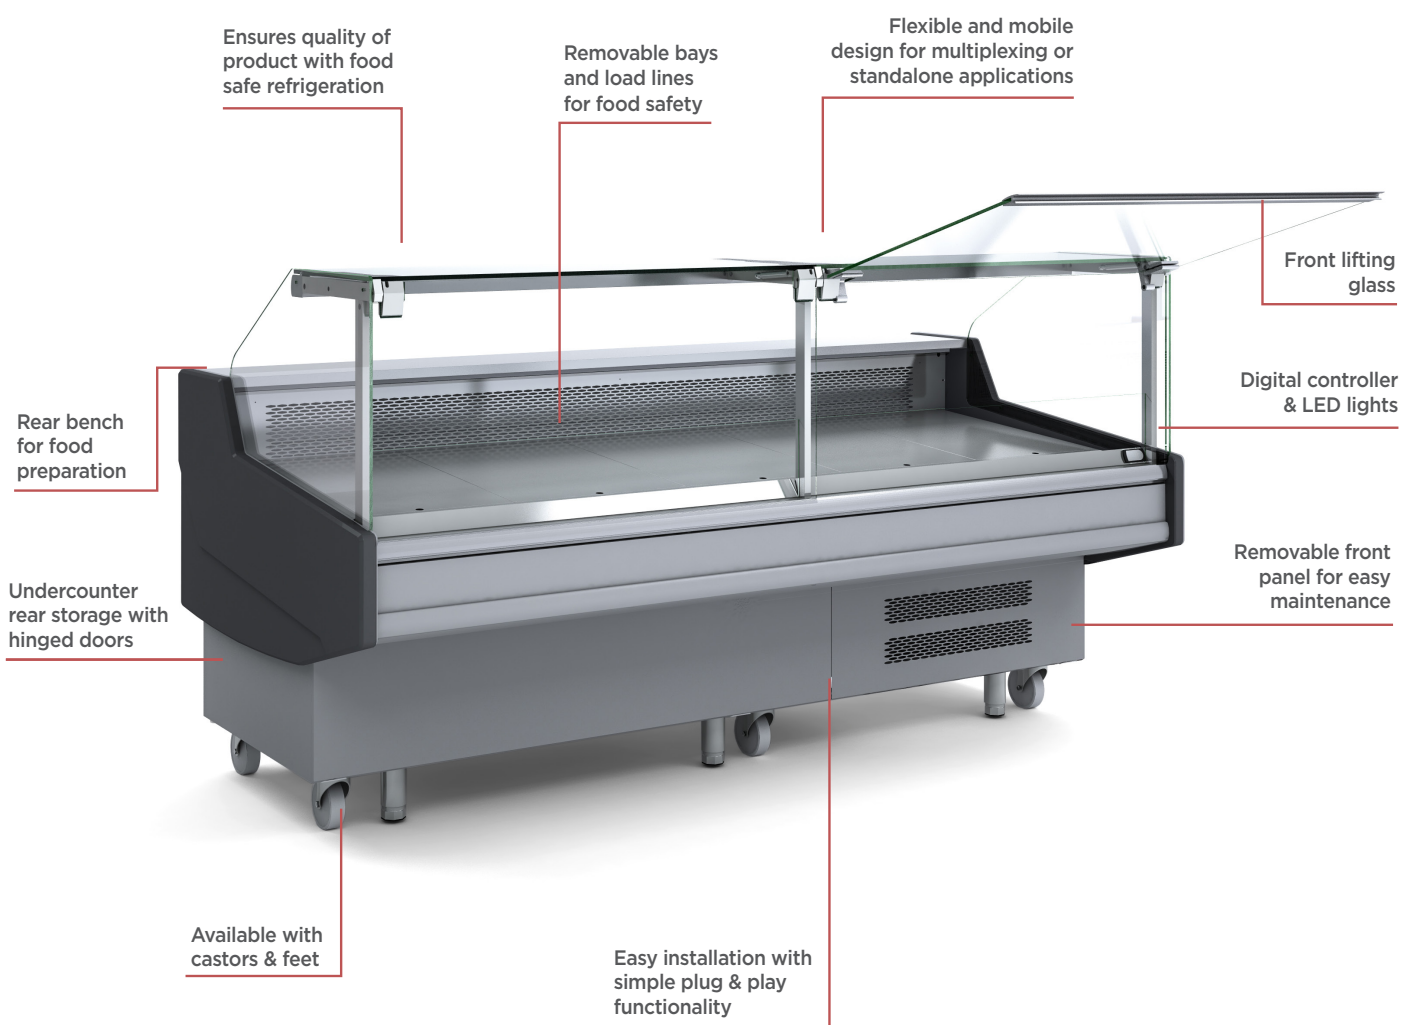

DD0300SG | 3000mm Square Glass Delicatessen Display

Delicatessen Display

NEW

**DD0300SG
SQUARE GLASS
DELICATESSEN**

CUMULUS
BY BROMIC

DD0300SG | 3000mm Square Glass Delicatessen Display

Delicatessen Display

SPECIFICATIONS

Part Number	3335613
Total Display Area	2.78m ²
Capacity	1014 litres
Temperature Range	0 to +5°C
Max. Ambient Temperature	32°C
Gross Weight	373kg
Refrigerant	R404a
Refrigeration Power	2617W
Plug Supplied	2
Power Supply	10A
Internal Tray Width	815mm
Main Light	LED
Digital Temp. Controller	Yes
Feet and Castors	Yes
Rear Storage	Yes
Storage Door Types	4 Rear Hinged
Hydraulic Lift-up System	Yes
Colour	Silver
Removable Bays	Yes
Glass Type	Square Glass
Front Lifting Glass	Yes
Assembly Required	Yes
Warranty	1 Year
Warranty Service	Bromic Extra Care

DIMENSIONS

External (mm)	
Width	3000
Depth	1215
Height	1372

All information is correct at the time of publication. BROMIC PTY Ltd reserve the right to alter specifications without notice.