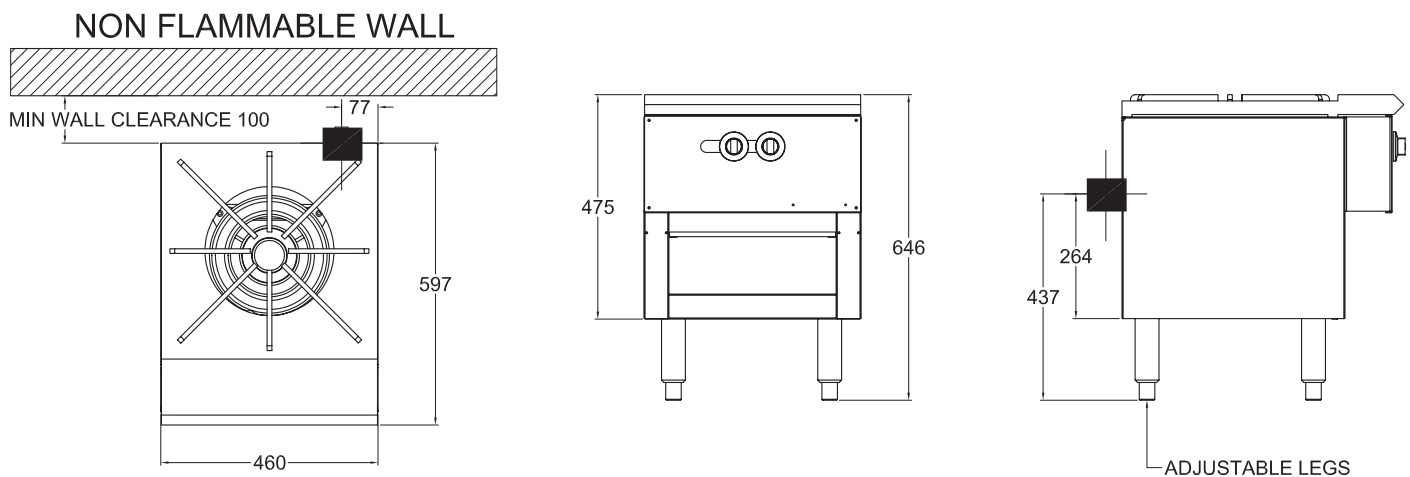

## SPI855FFD - Gas

- Triivet one piece cast
- Pilot flame failure on open burner
- Side & back finished in stainless steel
- External face stainless steel
- Stainless steel adjustable legs

### SPECIFICATIONS

<b>Dimensions (WxDxH)</b>	460 x 597 x 645
<b>Burners</b>	Single dual ring burner
<b>Gas Connection</b>	3/4" BSP

3/4" BSP Gas Connection

<b>Rating</b>	54 MJ
<b>Weight</b>	59 kg
<b>Packed</b>	0.2 m <sup>3</sup>