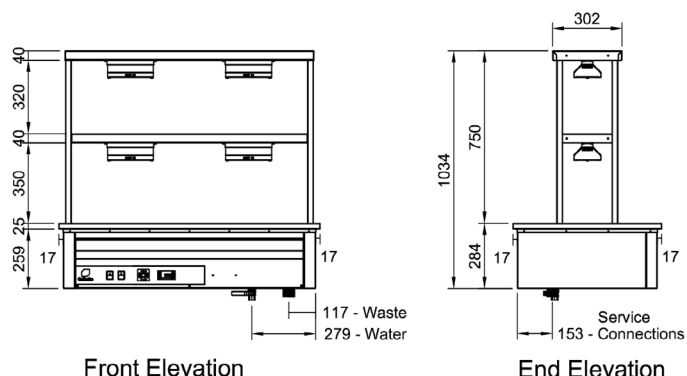

Front Elevation

End Elevation

All Culinaire products are supplied with a 12 month parts and labour warranty as standard.

Due to continuous product research and development, the information contained herein is subject to change without notice.

Revision: September 2, 2020 - A

www.stoddart.com.au

www.stoddart.co.nz

Proudly Manufactured in Australia

STODDART®