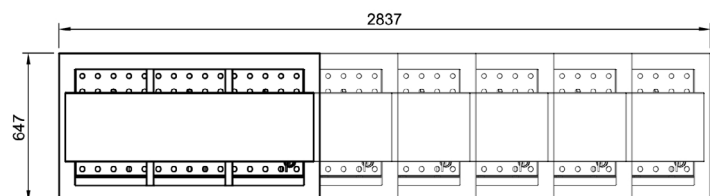

Product Code:

CH	Culinaire Heated
BM	Bain Marie
D	Drop-in
GDD	Double Shelf Gantry - 2 Tier Heated
8	8 Modules

Optional Extras:

Radius Well

Add **R** to code after the .D
(If required, must be nominated at time of order)

CH.BM.DR.GDD.8

Accessories:

Cross Pan Dividers

To suit smaller GN pans

CA.PXS

Technical Data:

Dimensions: W x D x H:	2837 x 647 x 1034
Cutout Dimensions:	2815 x 625
Total Connected Load:	9.6kW
Electrical Connection:	240V 3Ø + N + E
Phase 1 Connection:	
Phase 2 Connection:	
Phase 3 Connection:	
Water Connection:	15mm
Waste Connection:	50mm