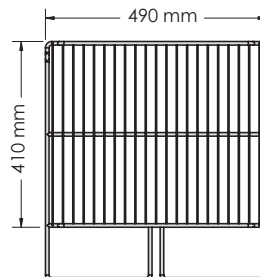

Toaster Rack for AHT860

*Varies with foot adjustments.

June 2024