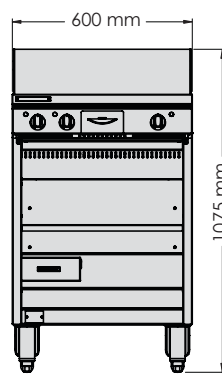

MANUFACTURER:	Roband Australia
MODEL:	Electric Hotplate/Grill
ORIGIN:	Australia
WARRANTY: (Refer to website)	1 yr labour 2 yr parts

Freestanding Electric Hotplate/Grill

Energy Efficient | High Performance | Versatile | Durable | Easy to Clean

The Austheat 3 phase electric hotplate griller is the ideal solution for busy fast food outlets where high speed grilling and toasting is required. Ideal as a hamburger or grill station, the Austheat hotplate/griller is designed to work either as a stand alone machine or alongside Austheat deep fryers in a modular configuration.

FEATURES

AHT860 with toasting/salamander function

- Ideal for high speed grilling and toasting of foods, such as hamburgers, steak and eggs
- Individual control for left & right cooking zones with separate Cook/Idle (standby) functionality
- The toaster has a dedicated element for perfect one-sided toasting/salamander function
- The toaster also has a Cook/Idle (i.e. standby) setting for quick switching between high and low settings
- Easily readable twin digital temperature displays show plate temperature

AH860 - with extra storage space:

- The extra storage space under the steel hotplate is ideal for storing plates, pans or cooking materials - the perfect storage size for 1/1 gastronorm pans
- Removable shelf for easy cleaning – 3 step adjustment

Features of both AHT860 and AH860:

- 3 phase electric hotplate / griddle toaster
- 12 mm thick heavy-duty machined steel hotplate
- Castors on the rear and adjustable legs at the front
- Separate controls for left and right side of the hotplate
- "Cook" and "Idle" dual controls provide backup in the unlikely event of a thermostat failure

SPECIFICATIONS