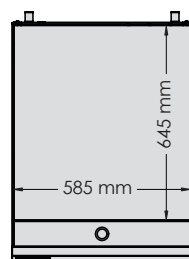

Hotplate for AHT860 & AH860