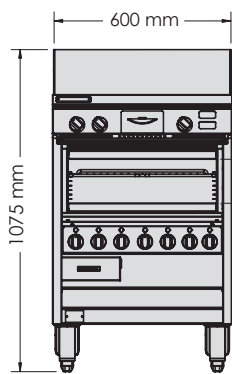

AH860 - with extra storage space:

- The extra storage space under the steel hotplate is ideal for storing plates, pans or cooking materials - the perfect storage size for 1/1 gastronorm pans
- Removable shelf for easy cleaning – 3 step adjustment

SPECIFICATIONS

MODEL	HOTPLATE POWER	TOASTER POWER	TOTAL POWER	CURRENT Amps (per phase)	PHASE	COOKING PLATE AREA	APPROX. TOASTING AREA	TOASTING HEIGHT CLEARANCE
AHT860	10.5 kW	1.7 kW	12.5 kW	23.0	3 (+N)	645 x 585 mm	490 x 410 mm	135 mm
AH860	10.5 kW	N/A	10.5 kW	15.5	3 (+N)	645 x 585 mm	N/A	N/A