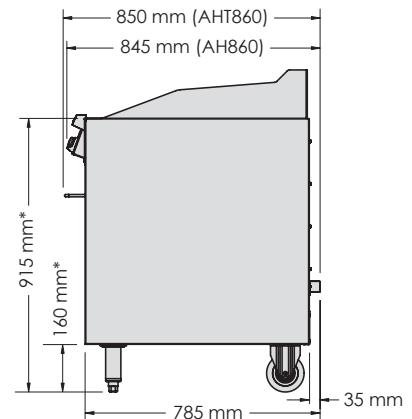

AHT860 & AH860